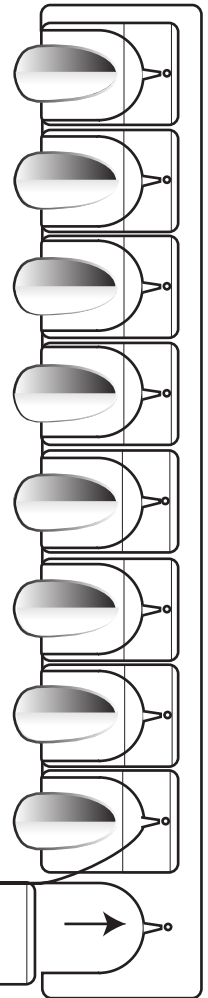

Accutips™ Clip

The nail tip swatch system

EASY TO APPLY CLIP-IN NAIL SWATCHES

Individual color tips identify each product.

Easily clips into holding bracket.

• Custom cut labels name each product

- Easily change out colors
- Custom fit to any tray configuration
- No mess
- No wasted product
- Eliminates guess work
- Great for nails, paints & stains, fabric, color pencils, hobby & crafts, boutiques